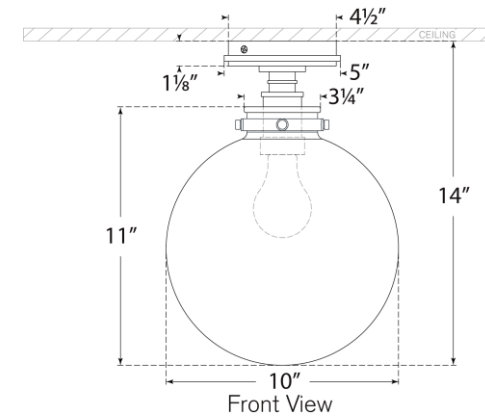

TEAR SHEET

Parkington 10" Globe Flush Mount

Item # CHC 4526AB-WG

Designer: Chapman & Myers

Height: 14"

Width: 10"

Canopy: 4.5" Round

Finishes: AB, BZ, PN

Glass Options: CG, WG

Socket: E26 Keyless

Wattage: 15 LED A19

Weight: 5 Pounds

Note: UL Only

Top View