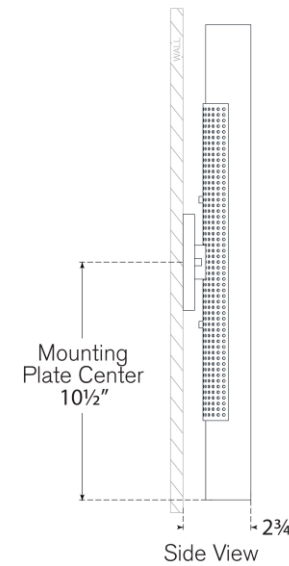

TEAR SHEET

Precision 21" Bath Light

Item # KW 2223PN-WG

Designer: Kelly Wearstler

Height: 21"

Width: 4.25"

Extension: 2.75"

Backplate: 4.25" Square

Finishes: AB, BZ, PN

Glass Options: WG

Lightsource: Dedicated LED

Wattage: 18w (1600lm)

Weight: 4 Pounds

Top View

Side View

Front View