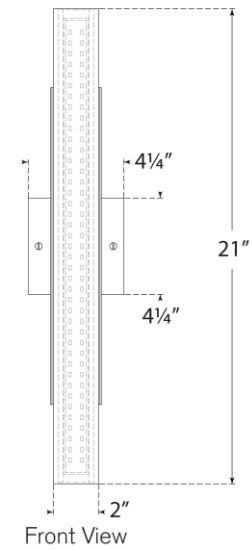

TEAR SHEET

Precision 21" Bath Light

Item # KW 2223PN-WG

Designer: Kelly Wearstler

Height: 21"

Width: 4.25"

Extension: 2.75"

Backplate: 4.25" Square

Finishes: AB, BZ, PN

Glass Options: WG

Lightsource: Dedicated LED

Wattage: 18w (1600lm)

Weight: 4 Pounds

Top View

Side View

Front View