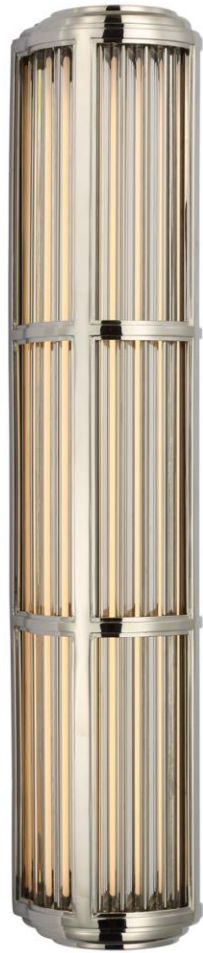

TEAR SHEET

Perren Large Wall Sconce

Item # RL 2762PN

Designer: Ralph Lauren

Height: 27.75"

Width: 5.25"

Extension: 5.25"

Backplate: 4.25" x 27.75" Rectangle

Finishes: BZ, NB, PN

Lightsource: Dedicated LED

Wattage: 25w (2000lm)

Weight: 26 Pounds