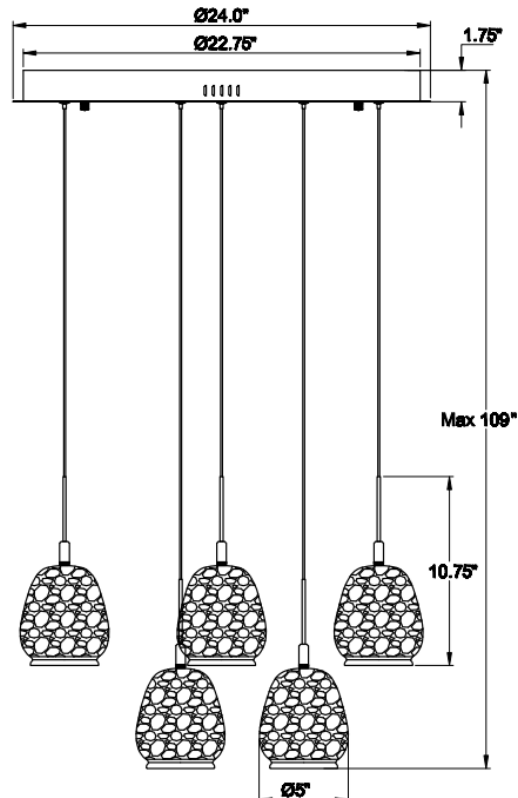

Lucidata, 9 Light Round LED Chandelier, Matte Black

Specifications:

Model#: 12137-02
 Finish: Matte Black
 Glass/Shade: D5" x H5.75"
 Material: Steel+Aluminum+Natural Alabaster
 Dimension: D24" x H10.75"
 Lamping: Integrated LED
 Wattage: 9 x 10W
 Voltage: 120V
 Color Temperature: 3000K
 CRI: 90
 Delivered Lumen: 3600lm
 Dimmable: Yes
 Max. Height: 107"
 Canopy Dimension: D24" x H1.75"
 Product Weight: 42.2 lbs.

Fixtures weighing 35 lbs. or more must be supported and installed independently of the ceiling outlet (junction) box and require additional support in the ceiling where the fixture is being installed