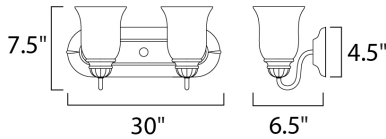

**MEASUREMENTS**

DIMENSION : 14." W x 7.5" H x 6.5" Ext  
 BACK PLATE : 14.25" W x 4.5" H  
 HANGING WEIGHT : 3.08 lb

**LAMPING**

INPUT VOLTAGE : 120V  
 LUMENS : 2,300 Rated (0 Del.)  
 BULB : 2 x 100W (NOT INCLUDED), 200W Total  
 DIMMABLE : Dimmable  
 COLOR\_TEMP : 2700K  
 LIGHTING\_DIRECTION : Both