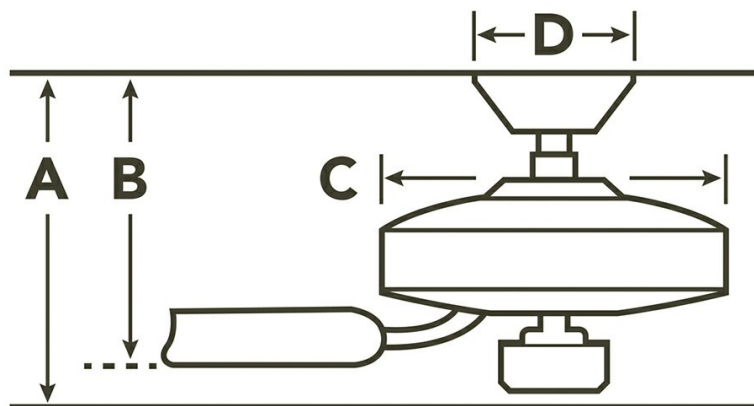

Bisc Collection
56 Inch Bisc Fan PN
 300710PN (Polished Nickel)

Project Name: _____
 Location: _____
 Type: _____
 Qty: _____
 Comments: _____

Product Information

Product ID	300710PN
Finish	Polished Nickel
Blade Finish	Silver/Black
Collection	Bisc Collection

Specifications

Number of Blades	3
Blades Included	Yes
Blade Pitch	14 Degrees
Blade Sweep	56"
Blade Material	WOOD
Optional Blades Available	No
Downrod 1	1.00 OD X 6.00
Primary Control System	6 Speed Dc Wall Control
Remote Included	No
Wall Control Included	Yes
Low Ceiling Adaptable	No
Lead Wire Length	78.00"
Motor Size	188MM X 10MM
Motor Type	BRUSHLESS DC

Dimensions

Downrod	A	B	C	D
1.00 OD X 6.00	16.50	10.50	9.75	6.25

Available Finishes

Finish	Fixture	Glass	Blade 1	Blade 2
Matte White	300710MWH		MATTE WHITE	MK SILVER

Downlight

Downlight Included	Yes
Light Source	LED
Downlight Bulb Included	Integrated
Downlight Bulb Type	LED
# of Bulbs/LED Modules	1
Watts	17 W
Initial Lumens	1600
Optional Light Kit Available	No
Kelvin Temperature	3000 K
Color Rendering Index	80