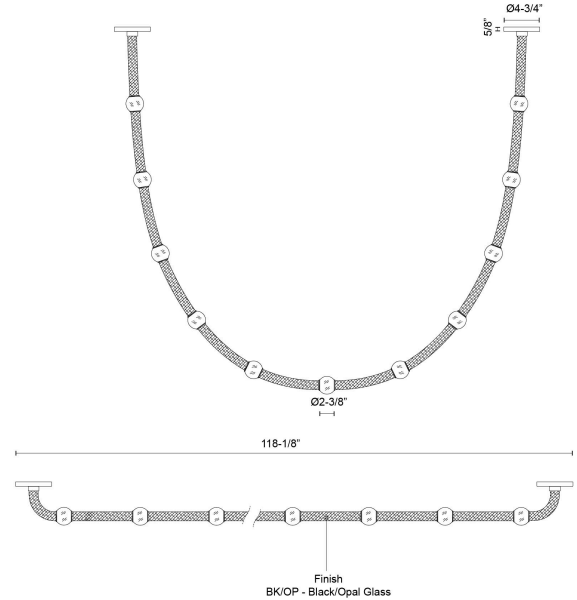

Corda 10-ft Pendant

Model	Color Temperature	Wattage	Voltage	Total Lumens	Delivered Lumens	Dimmer Support (Optional, Not Included)
PD39310-UNV-010 PD39310-BK/OP-UNV-010	3000K	48W	120-277V	4230lm	1535lm*	TRIAC/ELV/0-10V
PD39310-UNV-010-RT PD39310-BK/OP-UNV-010-RT	3000K	48W	120-277V	4230lm	1535lm*	TRIAC/ELV/0-10V

The Corda collection by Branch Creative redefines modern lighting with its adjustable fabric rope adorned with illuminated petite opal glass globes. Perfect for layering in various sizes, it transforms into an eye-catching chandelier suited to any space. Offered with standard junction box covers or remote driver options, Corda delivers versatility and a strikingly unique aesthetic.

SPECIFICATION DETAILS

Fixture Dimensions	L118-1/8" x W2-3/8" x H2-3/8"
Canopy Dimensions	D7-1/2" x H1-1/2" -RT SKU: D4-3/4" x H5/8"
Minimum Hang Height	12"
Location	Dry
Dimming Range	100% - 10%
Glass Details	Opal Glass
Illumination Direction	Omni-directional
Light Source/Life	LED (50,000 hours) 90CRI
Material	Aluminum, Steel, Glass
Slopped Ceiling Adaptable	Yes
Compliance	ETL Certified: Yes CEC Title 24: Yes